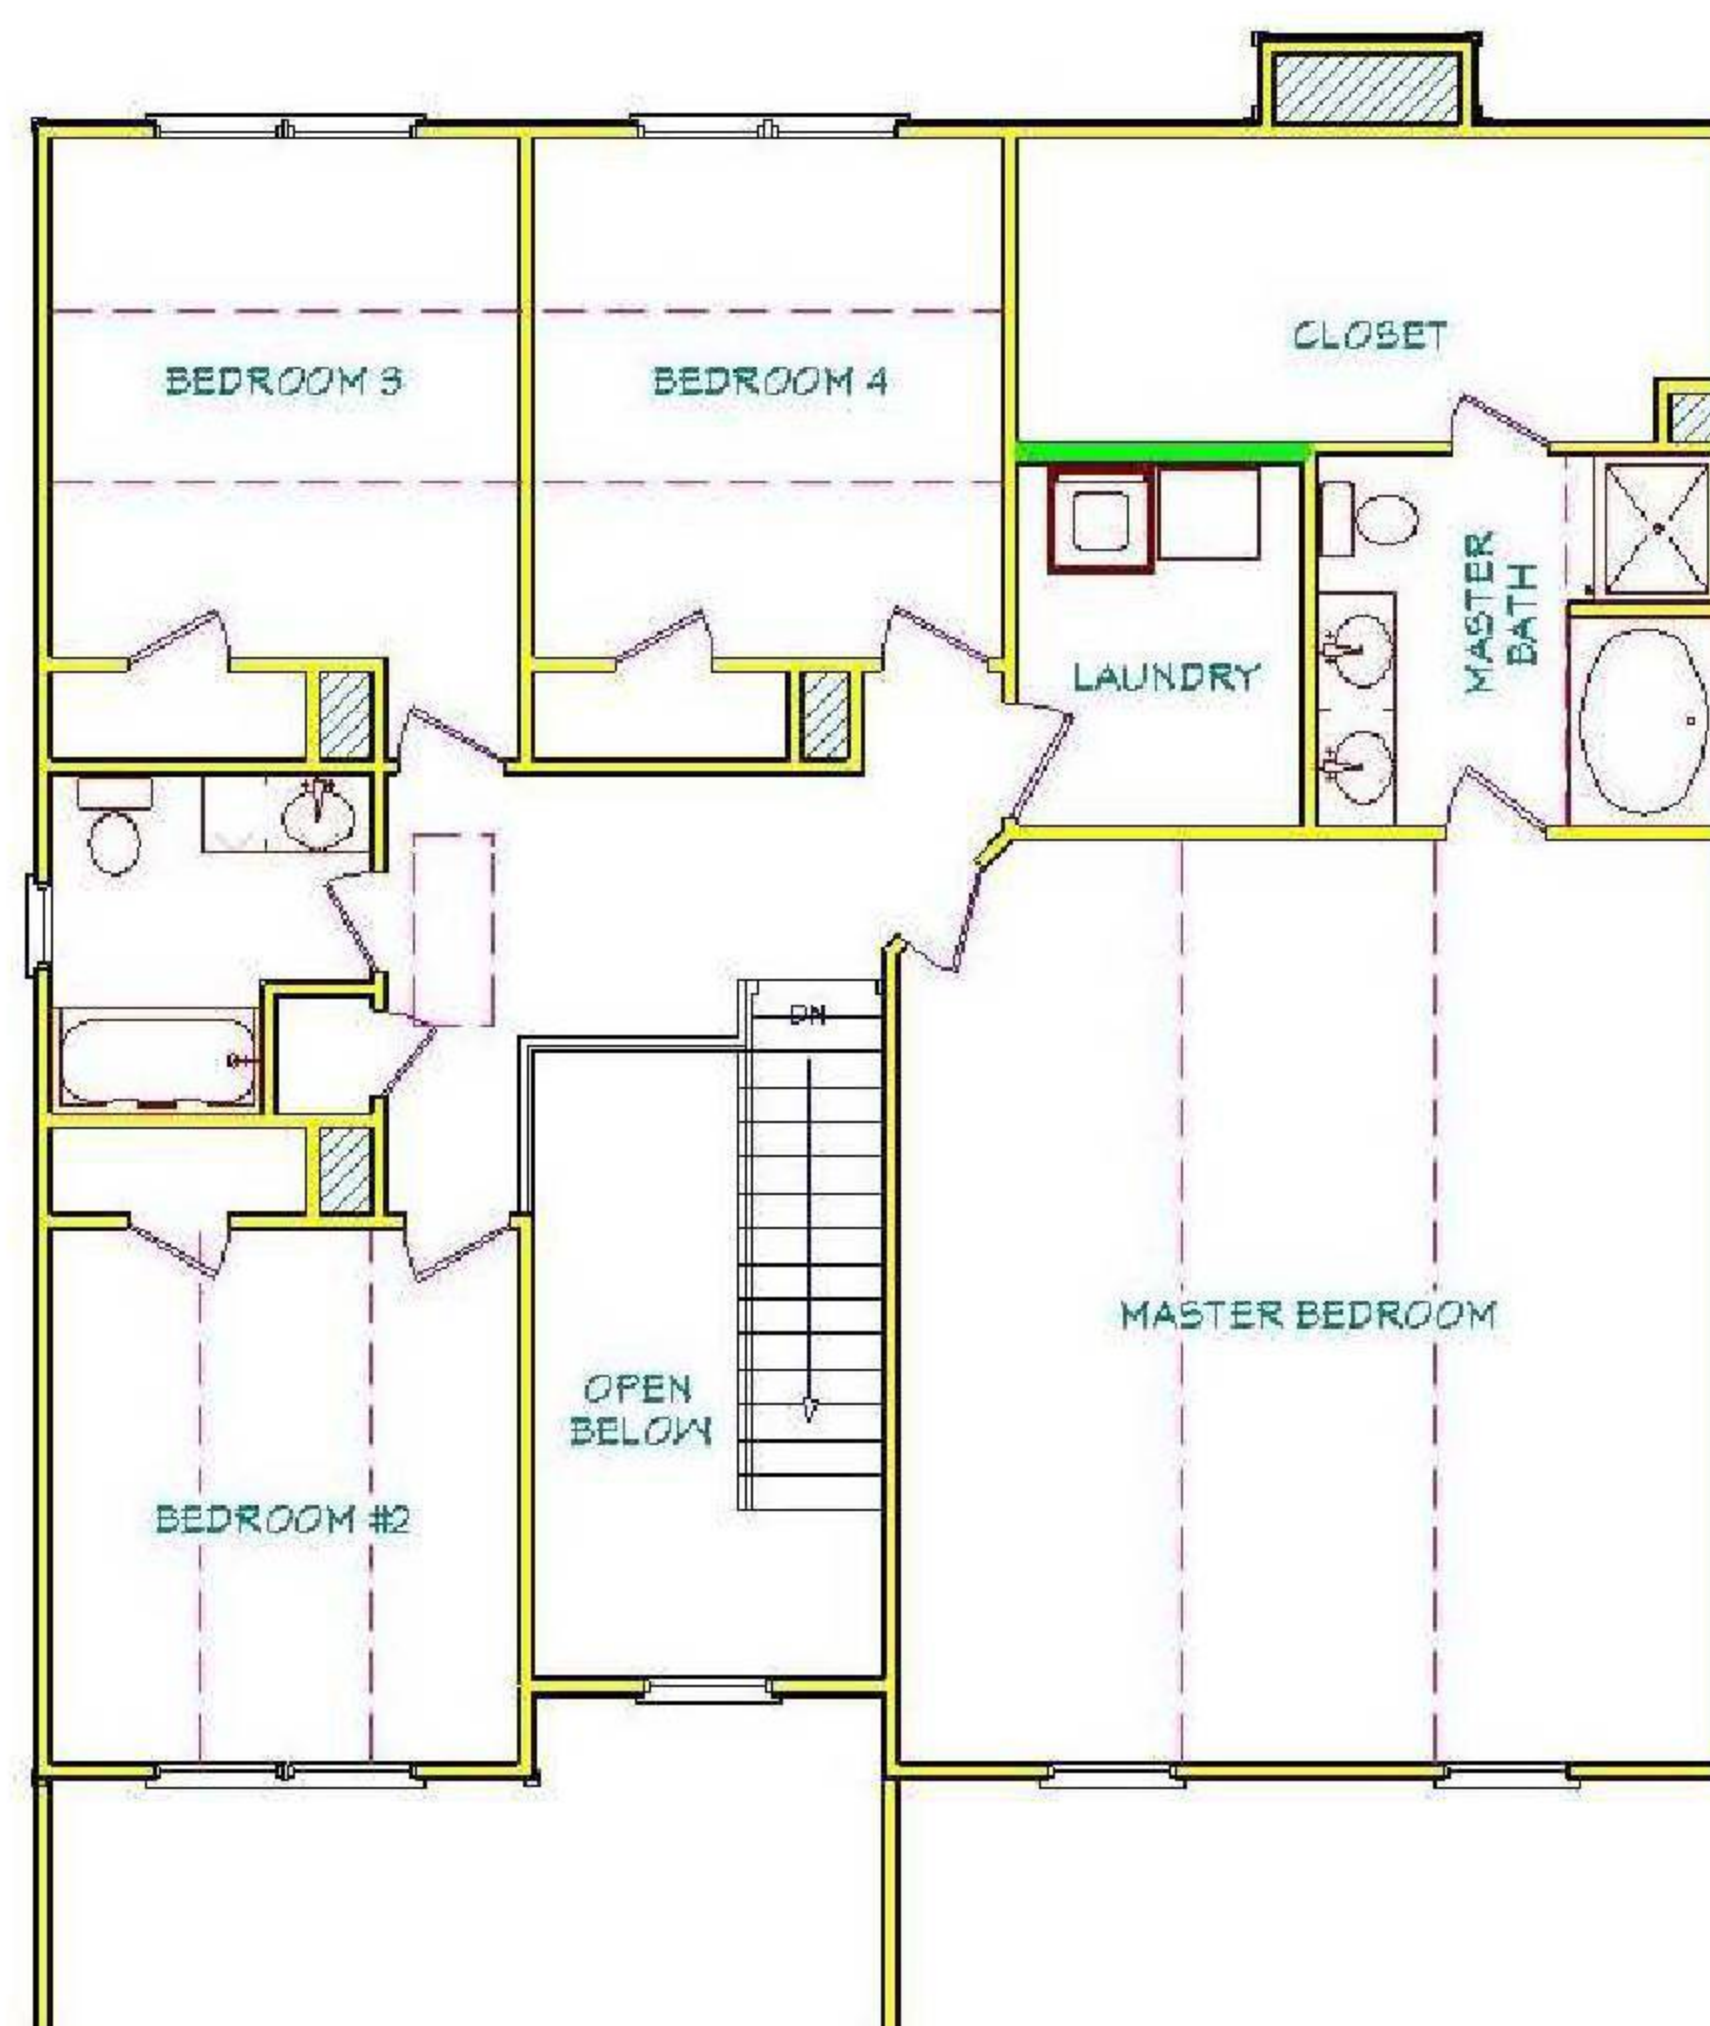

ROSEWOOD

Aprx 2508 Sq.Ft.
4 Beds / 2.5 Baths

First Floor

Second Floor

Renderings are not necessarily elevation sold in the community & are for marketing reference only. See agent for details. Subject to change without notice.