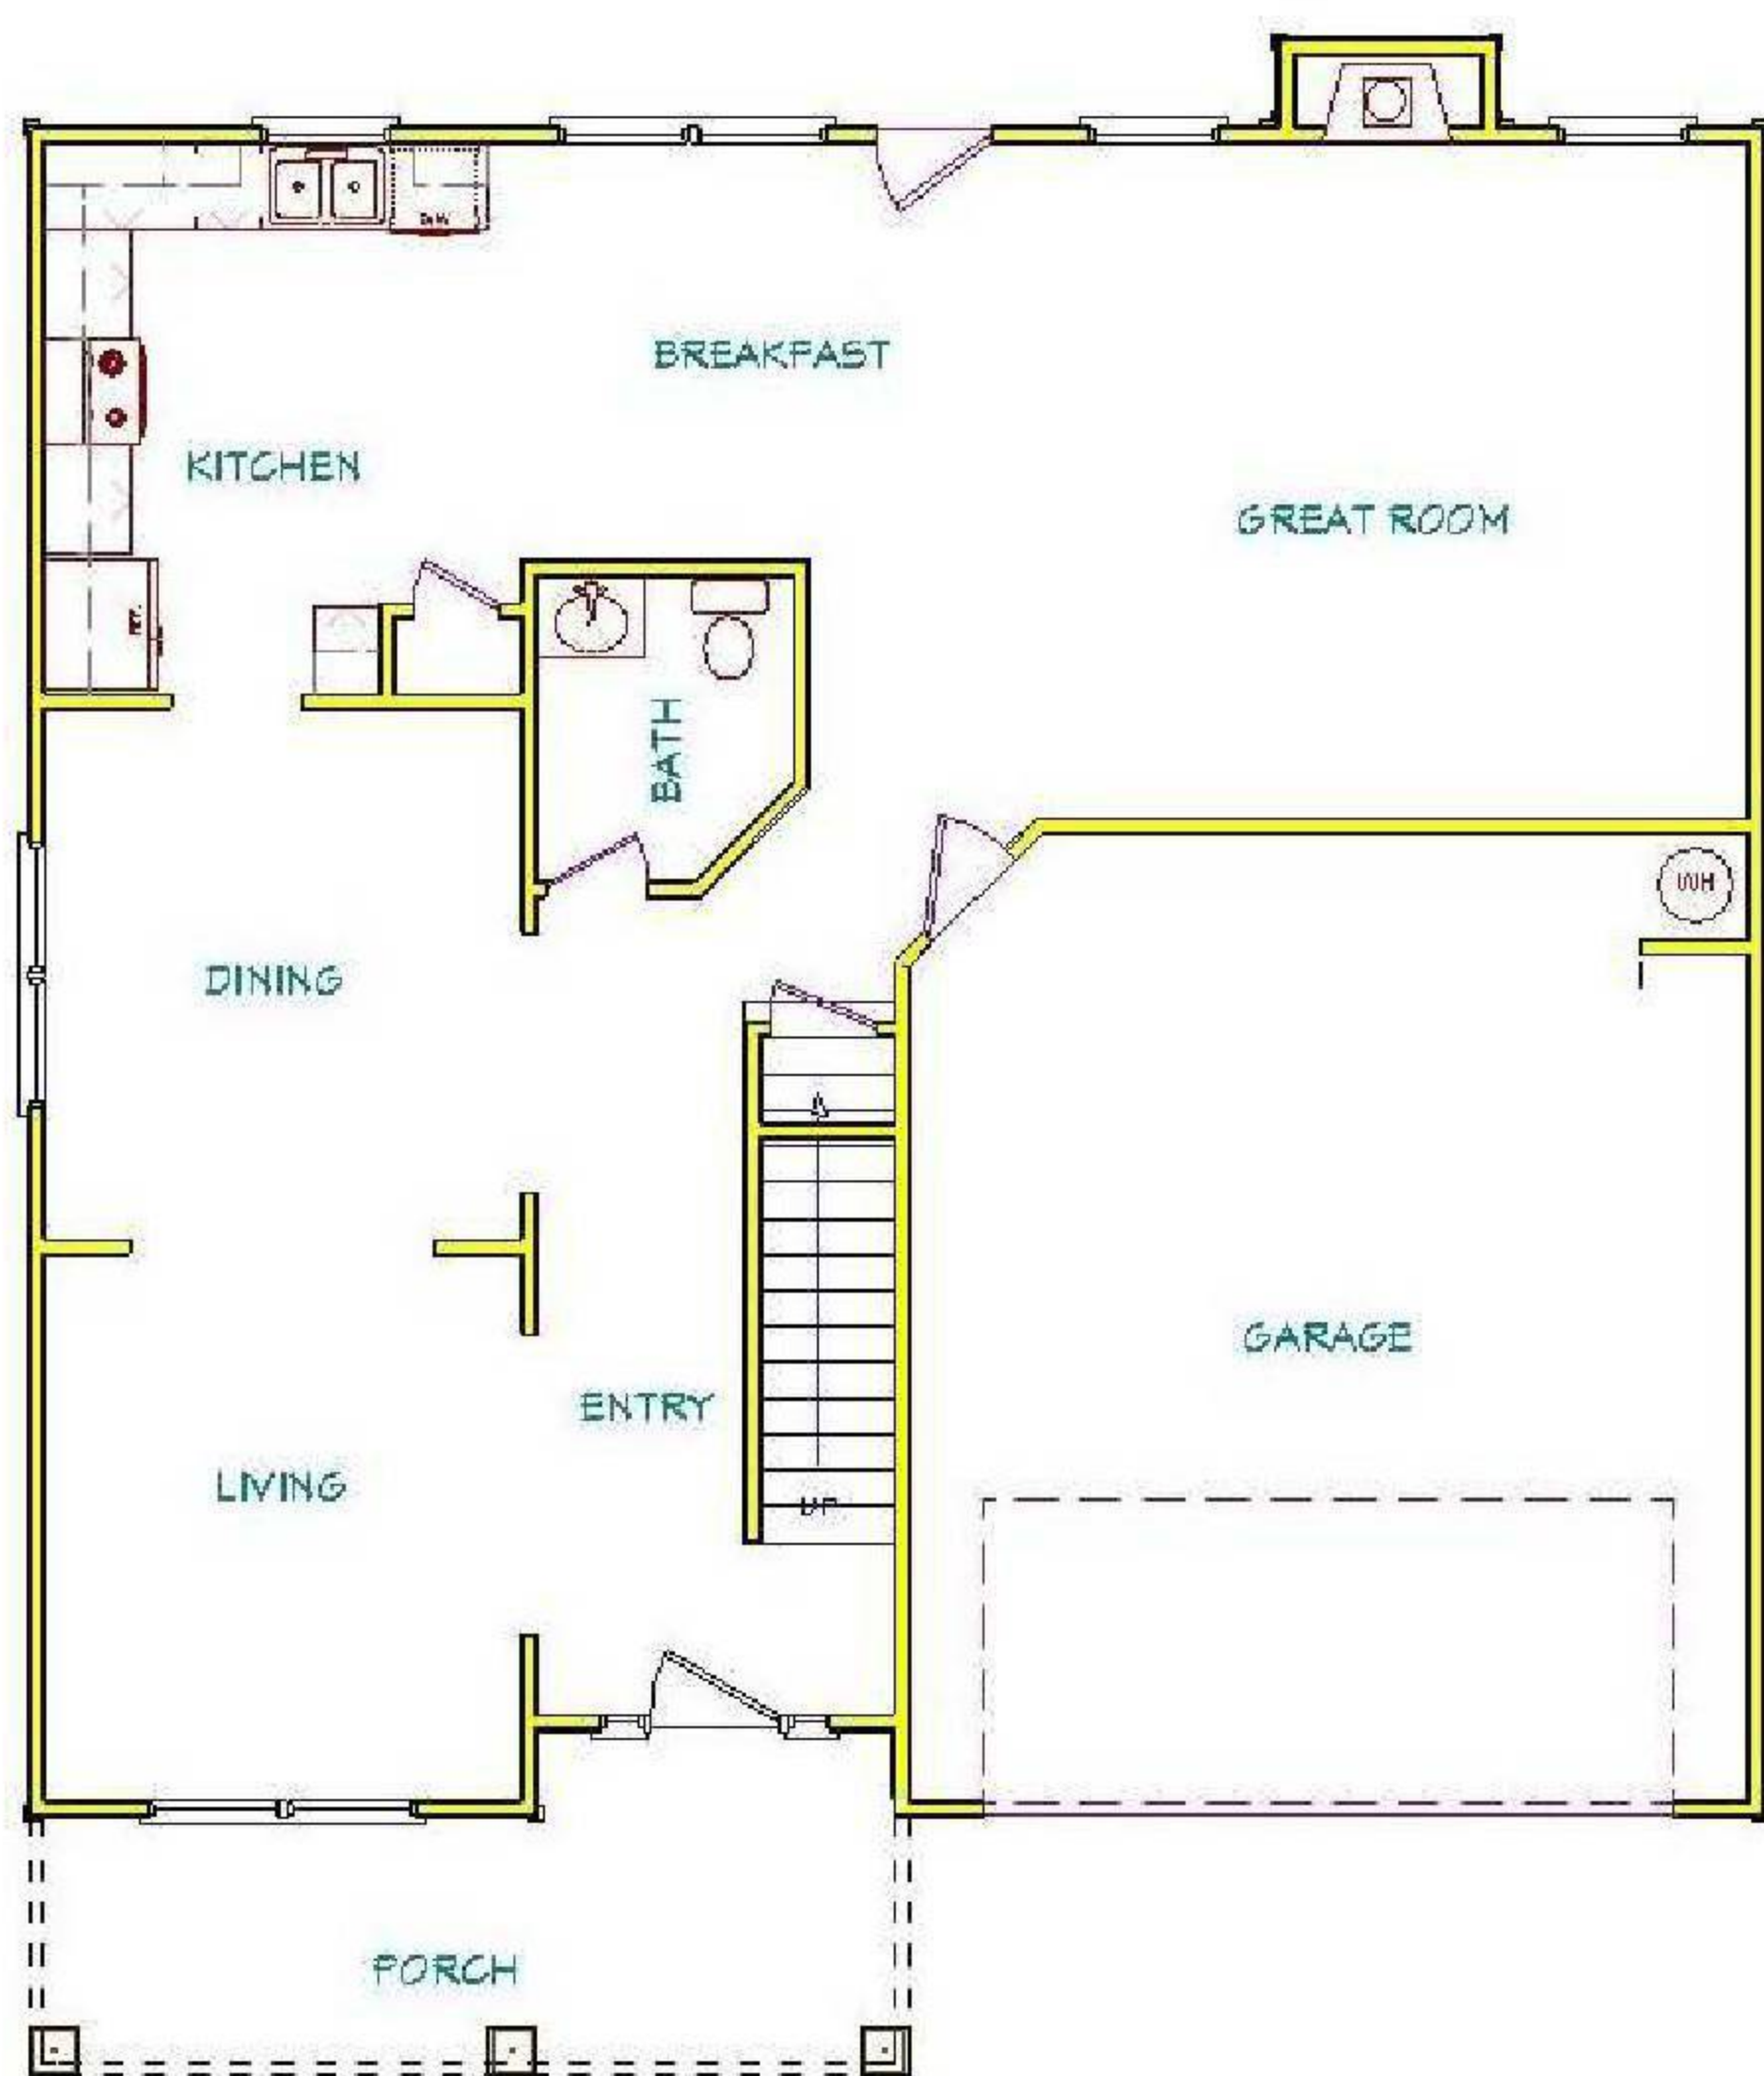

ROSEWOOD

Aprx 2508 Sq.Ft.
4 Beds / 2.5 Baths

First Floor

Second Floor

Renderings are not necessarily elevation sold in the community & are for marketing reference only. See agent for details. Subject to change without notice.